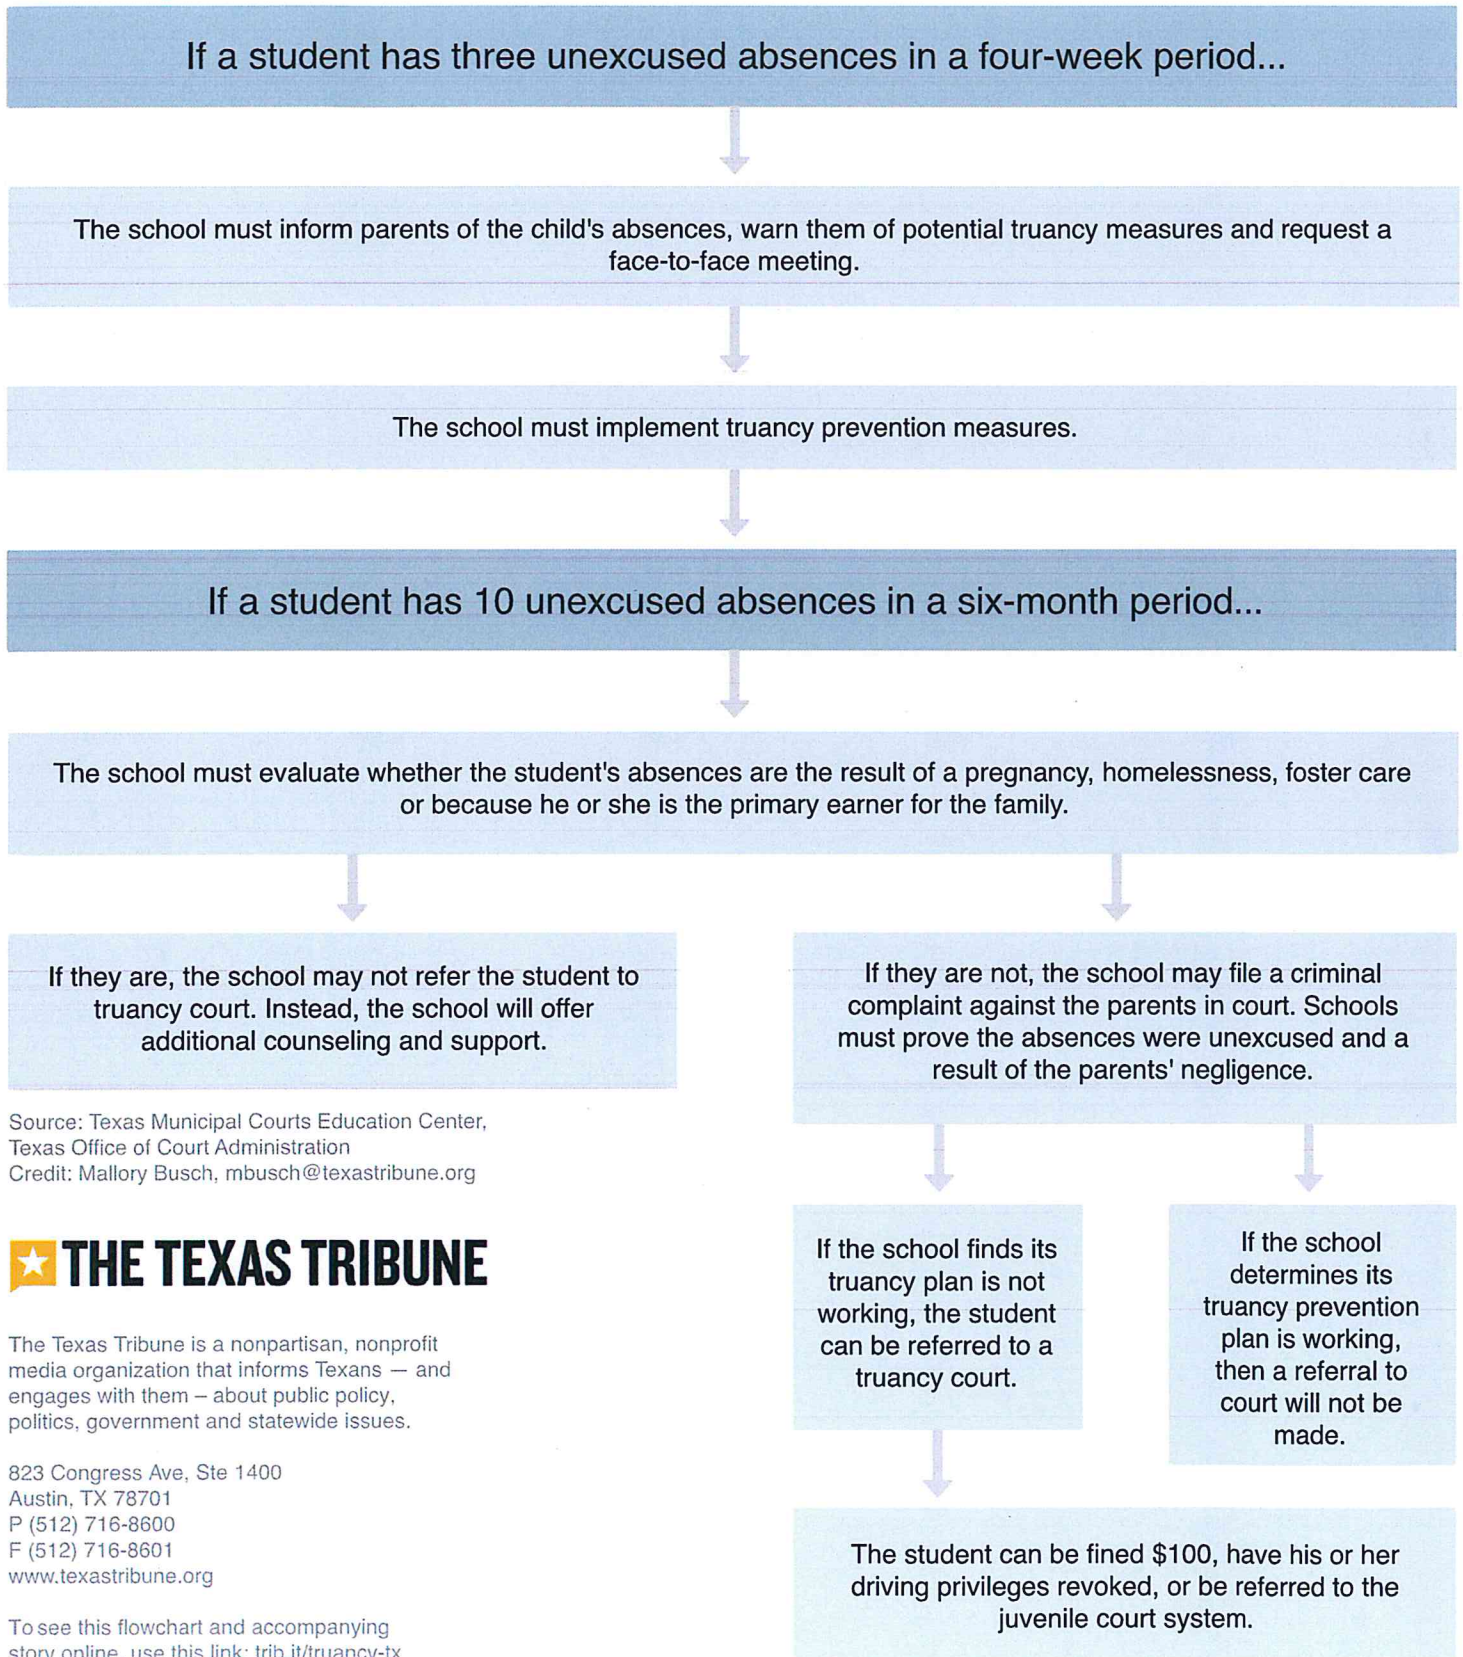

A New Approach to Targeting Truancy

On Sept. 1, 2015, new rules addressing truancy take effect. Use this flowchart to see the new process that will send a truant student to court.

Source: Texas Municipal Courts Education Center, Texas Office of Court Administration
Credit: Mallory Busch, mbusch@texastribune.org

The Texas Tribune is a nonpartisan, nonprofit media organization that informs Texans — and engages with them — about public policy, politics, government and statewide issues.

823 Congress Ave, Ste 1400
Austin, TX 78701
P (512) 716-8600
F (512) 716-8601
www.texastribune.org

To see this flowchart and accompanying story online, use this link: trib.it/truancy-tx